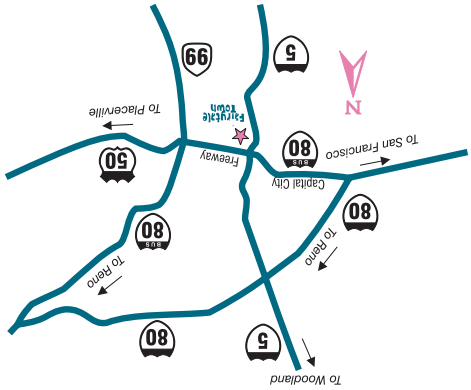

You're Invited to a **Pirate Birthday Party**

### Directions & Parking

Fairytale Town is located at 3901 Land Park Drive. From I-5, take the Sutterville Road exit. (The exit is eastbound, and will take you to the first traffic light at Land Park Drive.) Turn left onto Land Park Drive. Fairytale Town is a quarter-mile down the road on your right. Street parking is available free of charge.

**For:** \_\_\_\_\_

**Date:** \_\_\_\_\_

**Time:** \_\_\_\_\_

**RSVP to:** \_\_\_\_\_

**Where:** Pirate's Cove in Fairytale Town  
3901 Land Park Drive, Sacramento, CA 95822  
*Please check-in at the box office when you arrive*